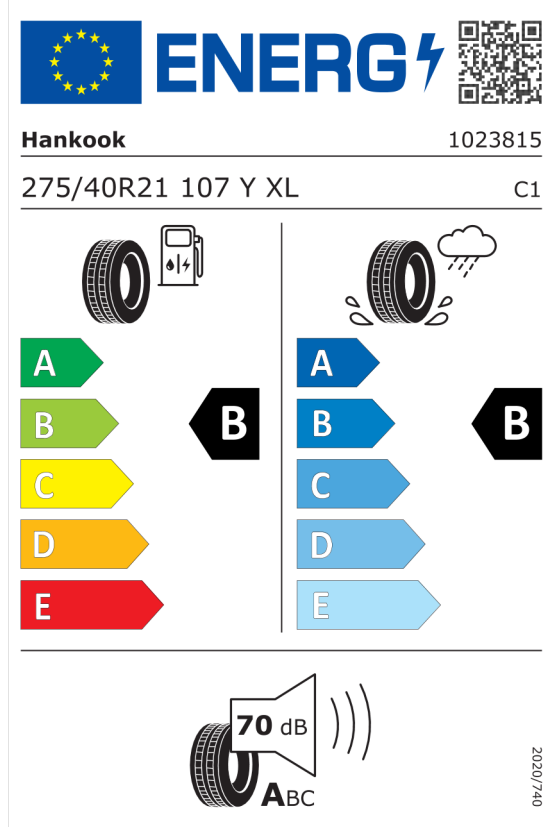

Číslo kalkulácie.
Dátum
Platnosť do

Ponuka
41632
25.03.2024
08.04.2024

Hankook 466540

<https://eprel.ec.europa.eu/qr/466540>