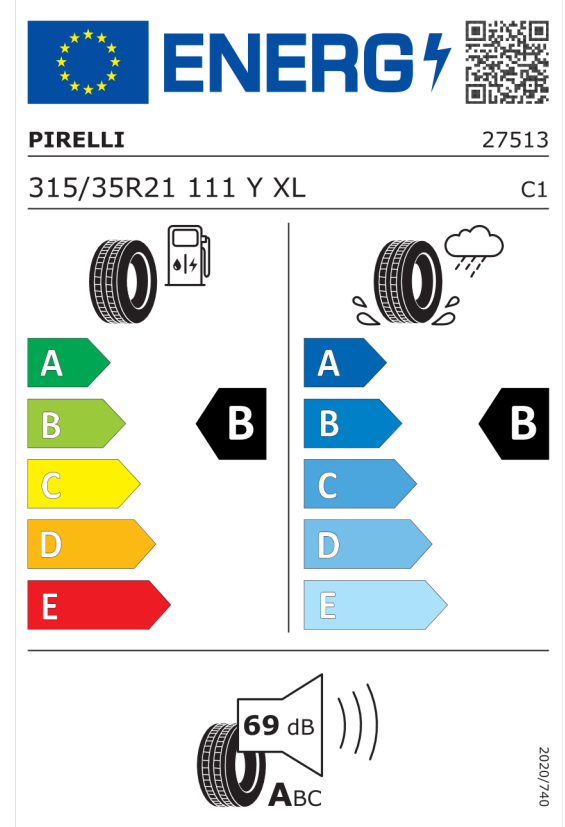

Pirelli 581064

<https://eprel.ec.europa.eu/qr/581064>