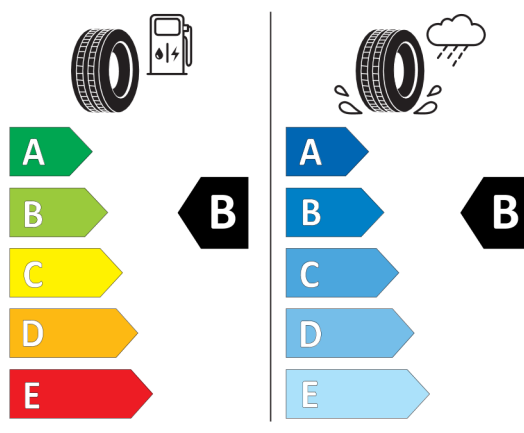

2020/740

<https://eprel.ec.europa.eu/qr/481298>