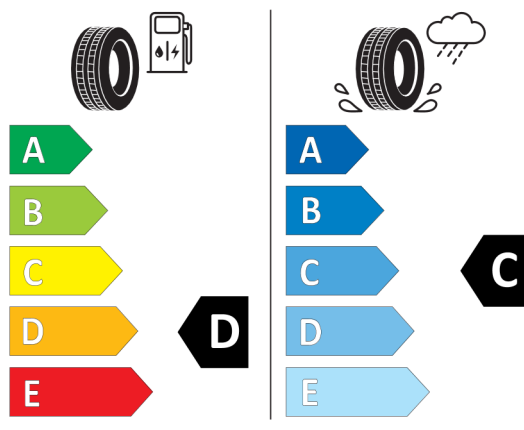

2020/740

<https://eprel.ec.europa.eu/qr/595961>

Michelin

MICHELIN 394086

295/35ZR21 (107Y) XL C1