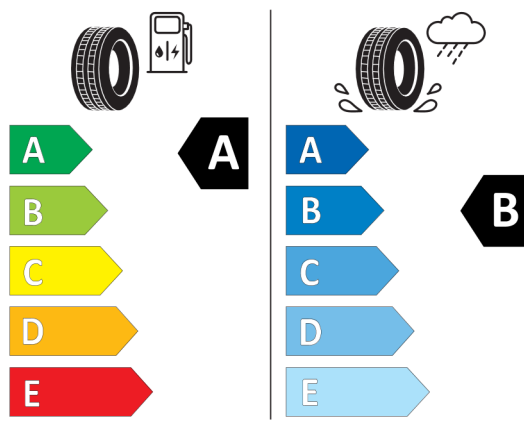

2020/740

<https://eprel.ec.europa.eu/qr/411573>

529951

GOODYEAR 546604

225/45R19 96 W XL C1