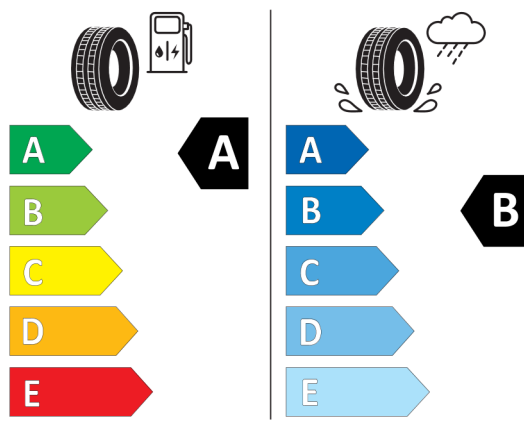

<https://eprel.ec.europa.eu/qr/596809>

Číslo kalkulácie.
Dátum
Platnosť do

Ponuka
41450
19.03.2024
19.03.2024

Bridgestone 502763

The image shows the ENERGY label for the Bridgestone 502763 tire. It features the European Union flag and the word "ENERGY" with a lightning bolt icon. A QR code is located to the right. Below the logo, the brand name "Bridgestone" and the number "21884" are displayed. The tire specifications "285/35 R21 105 Y XL" and the category "C1" are listed. The label is divided into two columns: the left column shows a fuel pump icon and a tire, with a scale from A (green) to E (red) and a large black arrow pointing to 'A'; the right column shows a tire with a rain cloud and water spray icon, with a scale from A (blue) to E (light blue) and a large black arrow pointing to 'B'. At the bottom, a speaker icon indicates a noise level of 69 dB with a scale from A to C. The date "2020/740" is printed vertically on the right side.