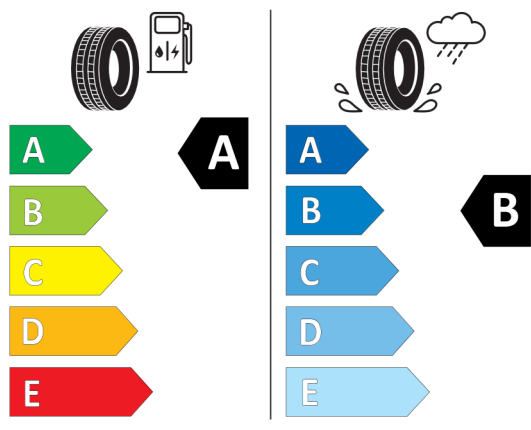

Číslo kalkulácie.
Dátum
Platnosť do

Ponuka
41450
19.03.2024
19.03.2024

EU Energetický štítok pre kolesá

Bridgestone 502403

Bridgestone 21883

255/40 R21 102 Y XL C1

<https://eprel.ec.europa.eu/qr/502403>