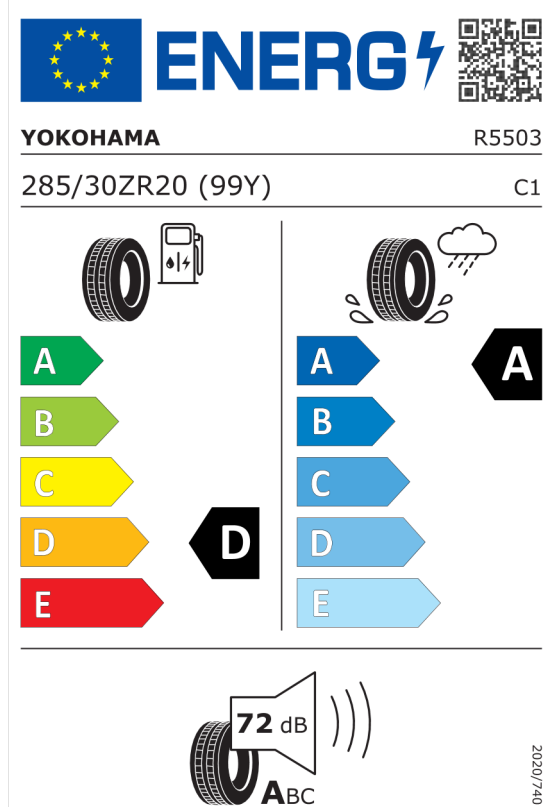

Číslo kalkulácie.
Dátum
Platnosť do

Ponuka
41120
29.01.2024
08.02.2024

Yokohama 1123242

<https://eprel.ec.europa.eu/qr/1123242>