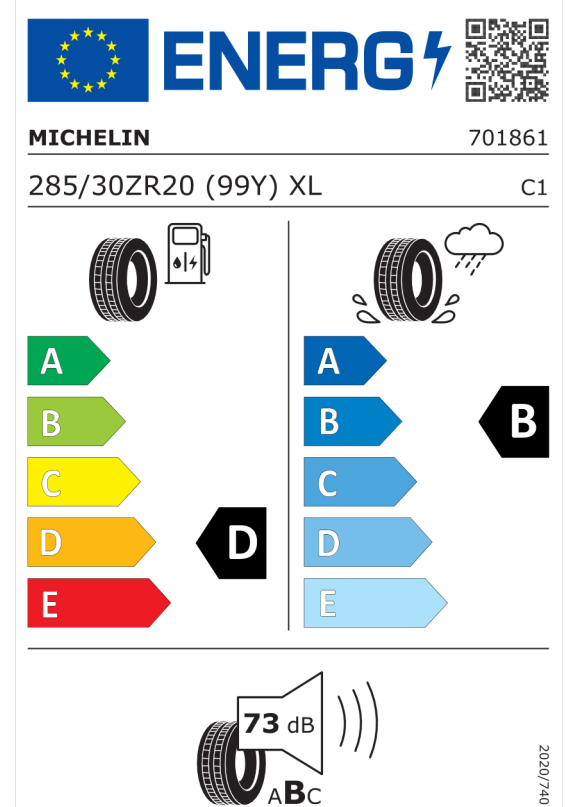

Michelin 411719

<https://eprel.ec.europa.eu/qr/411719>