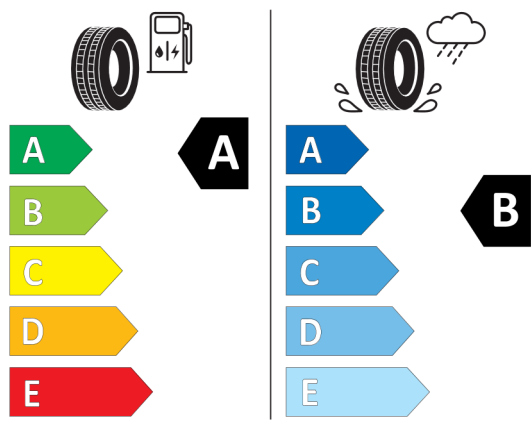

Číslo kalkulácie.
Dátum
Platnosť do

Ponuka
39829
11.08.2023
23.08.2023

Continental 659110

Continental 0311789

245/40 R 20 99 Y XL C1

2020/740

<https://eprel.ec.europa.eu/qr/659110>