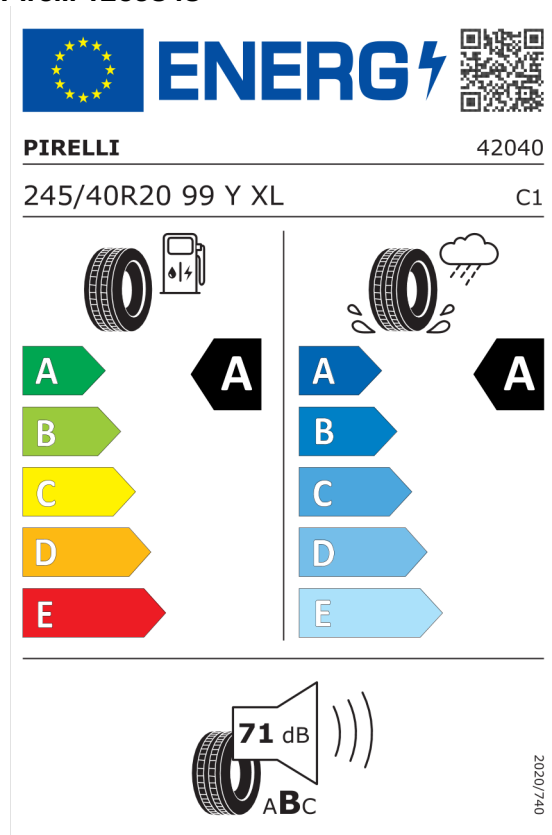

Cena celkom bez DPH **EUR** **72.579,99**

Číslo kalkulácie.
Dátum
Platnosť do

Ponuka
39829
11.08.2023
23.08.2023

EU Energetický štítok pre kolesá

Michelin 991721

<https://eprel.ec.europa.eu/qr/991721>

Pirelli 1269848

The image shows the ENERGY label for a Pirelli tire. It features the European Union flag and the word "ENERGY" with a lightning bolt. A QR code is located to the right. Below the logo, the brand name "PIRELLI" and the number "39398" are displayed. The tire specifications "275/35R20 102 Y XL" and the class "C1" are listed. The label is divided into two columns: the left column shows fuel consumption with a gas pump icon and a rating of "A" (green arrow); the right column shows wet grip with a tire on a wet road icon and a rating of "B" (blue arrow). A central black arrow points to the "A" rating. Below the columns is a noise level icon showing a speaker and the value "72 dB" with a rating of "ABC".

<https://eprel.ec.europa.eu/qr/596814>

Michelin 1213052

The image shows the ENERGY label for a Michelin tire. It features the European Union flag and the word "ENERGY" with a lightning bolt. A QR code is located to the right. Below the logo, the brand name "MICHELIN" and the number "812105" are displayed. The tire specifications "275/35R20 102 Y XL" and the class "C1" are listed. The label is divided into two columns: the left column shows fuel consumption with a gas pump icon and a rating of "A" (green arrow); the right column shows wet grip with a tire on a wet road icon and a rating of "B" (blue arrow). A central black arrow points to the "A" rating. Below the columns is a noise level icon showing a speaker and the value "72 dB" with a rating of "ABC".