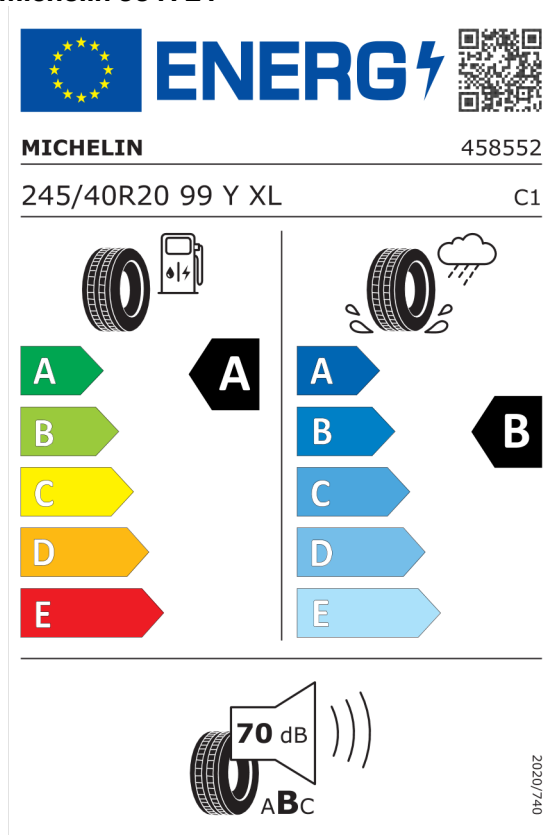

Číslo kalkulácie.
Dátum
Platnosť do

Ponuka
39829
11.08.2023
23.08.2023

EU Energetický štítok pre kolesá

Michelin 991721

<https://eprel.ec.europa.eu/qr/991721>