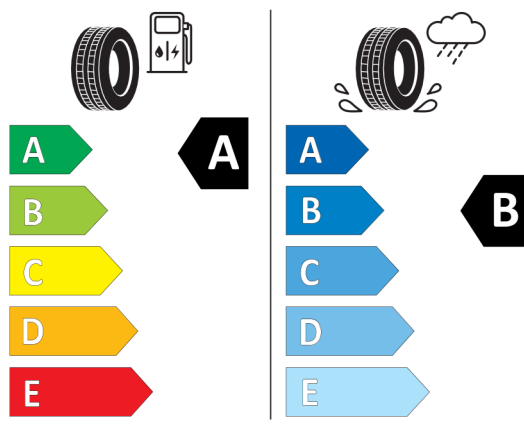

Continental 676656

Continental 0311784

275/35 R 20 102 Y XL C1

2020/740

<https://eprel.ec.europa.eu/qr/676656>